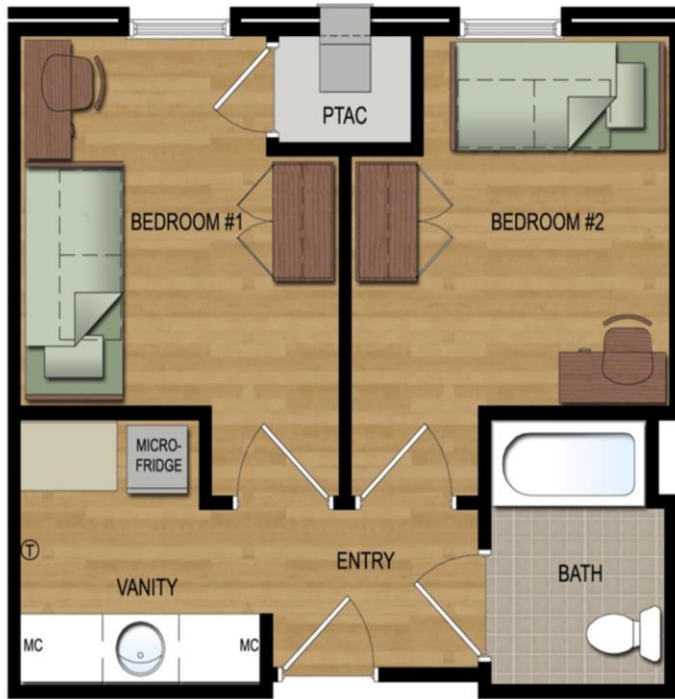

Types of Housing Available?

Suite-style Residence Halls

- Bonin Hall
- Coronna Hall
- Baker Hall
- Huger Hall

Traditional Residence Halls

- Harris Hall (Women)
- Conference Center Floors 2, 3 and 4

Apartments

- Legacy Park Apartments – (582 beds)
- Family Housing – (117 apartments)

Suite-Style Layouts

2-BEDROOM / 1-BATH
SUITE FOR TWO STUDENTS
432 SQUARE FEET

2-BEDROOM / 2-BATH
SUITE FOR FOUR STUDENTS
645 SQUARE FEET

Bonin, Coronna, Baker, and Huger Halls (suite-style buildings)

Amenities

- Private or double bedrooms and in-suite baths
- Local phone service with voice mail
- TV and Community rooms
- Full kitchen on first floor
- In-room data connections for each student & wireless internet in building
- Fully furnished suites
- Microwave
- 4.3 cubic ft refrigerator
- Paid utilities
- Free laundry facility
- Card access to building
- Cox Communications extended cable

Randolph Hall (Activity Center)

Student Activity Center

- Smart classrooms
- Group Kitchen
- Small gym area (like a hotel)
- Gaming room

What's the cost? & How to pay?

Type of room	Price per student per semester	
	meal plan	
	Vermilion	Blanc
Suite-style		
Double (2 beds per bedroom)	\$ 4,423.00	\$ 4,283.00
Single (1 bed per bedroom)	\$ 4,904.00	\$ 4,764.00
Traditional style		
Double (2 beds per room)	\$ 3,534.00	\$ 3,394.00
Single (1 bed per room)	\$ 4,065.00	\$ 3,925.00