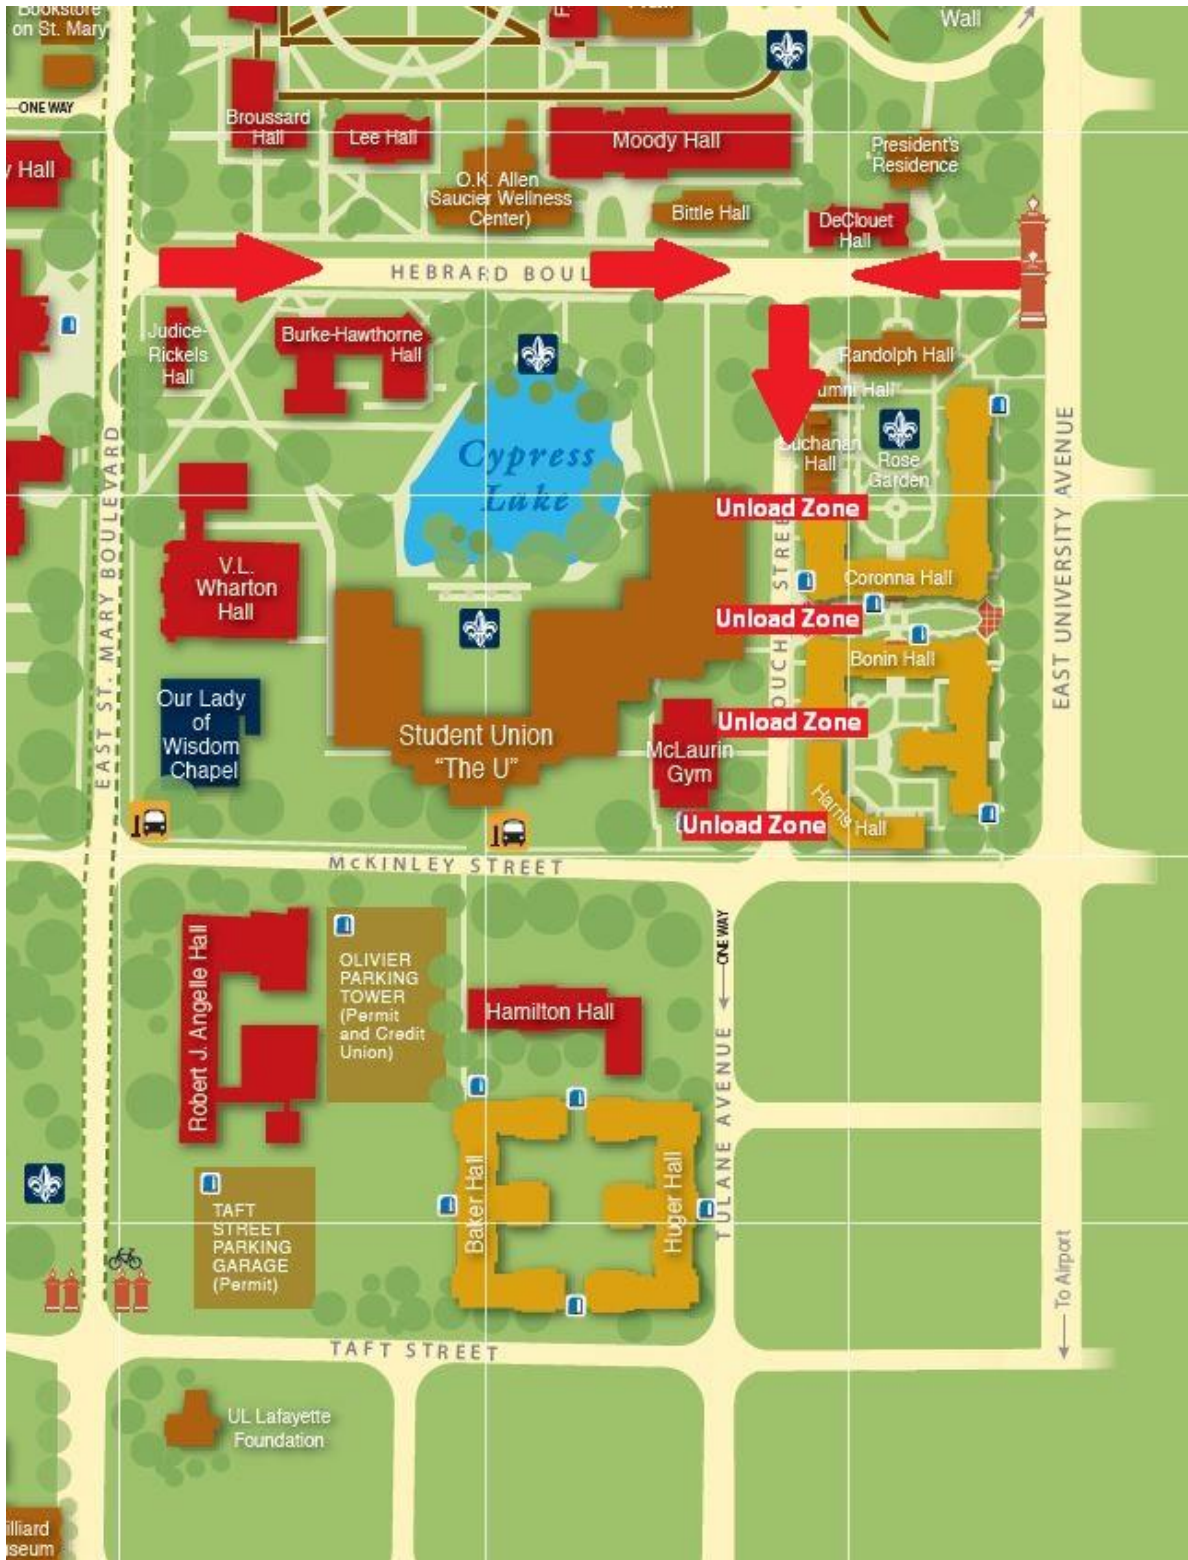

# Rose Garden Route

## Rose Garden Drop Off/Check In Direction:

- Traveling North on Johnston St., turn right onto University Ave.
- Turn right on Hebrard Blvd from University Ave.
- Turn Left onto Boucher Dr. (ONE WAY)
- Bonin and Coronna residents will unload at the main Rose Garden entrance
- Harris residents will travel a little further down the street and unload closer to Harris Hall